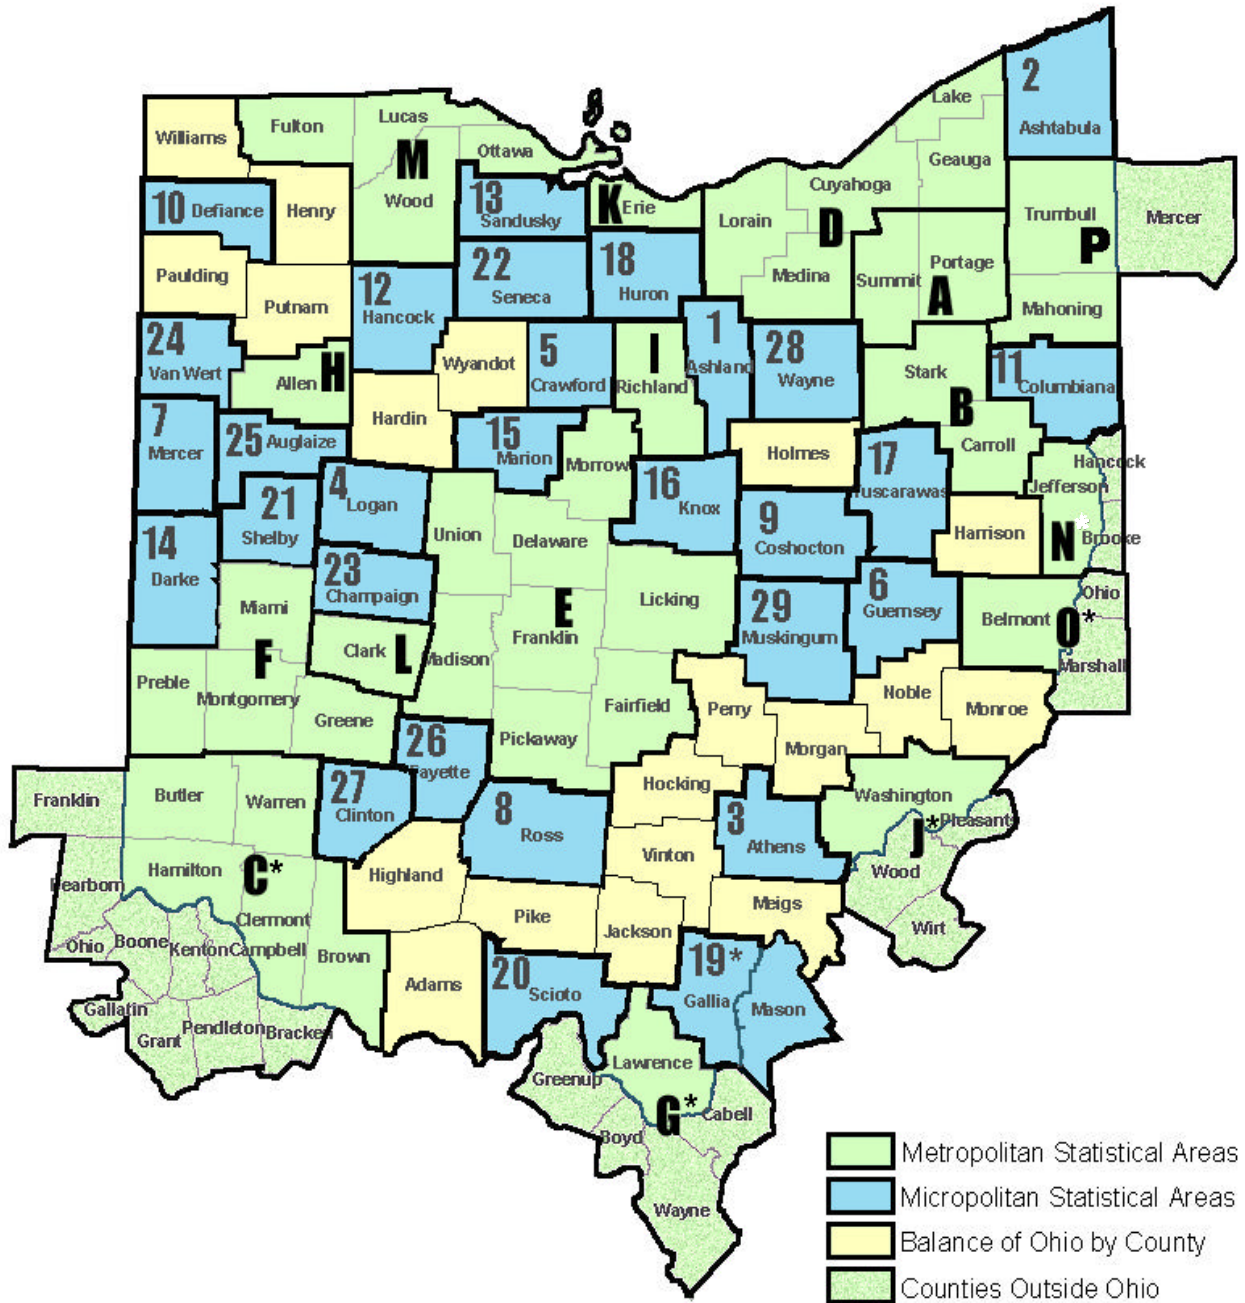

# Metropolitan & Micropolitan Statistical Area Definitions in Ohio Based on 2000 Census Designations\*\*

\*Statistical Areas in other states that include Ohio counties

\*\*Click on the letters or numbers to see Metropolitan and Micropolitan Statistical Area Definitions and changes.

## Micropolitan Statistical Areas

- 1 Ashland, OH Micropolitan Statistical Area  
Ashland County
- 2 Ashtabula, OH Micropolitan Statistical Area  
Ashtabula County
- 3 Athens, OH Micropolitan Statistical Area  
Athens County
- 4 Bellefontaine, OH Micropolitan Statistical Area  
Logan County
- 5 Bucyrus, OH Micropolitan Statistical Area  
Crawford County
- 6 Cambridge, OH Micropolitan Statistical Area  
Guernsey County
- 7 Celina, OH Micropolitan Statistical Area  
Mercer County
- 8 Chillicothe, OH Micropolitan Statistical Area  
Ross County
- 9 Coshocton, OH Micropolitan Statistical Area  
Coshocton County
- 10 Defiance, OH Micropolitan Statistical Area  
Defiance County
- 11 East Liverpool-Salem, OH Micropolitan Statistical Area  
Columbiana County
- 12 Findlay, OH Micropolitan Statistical Area  
Hancock County
- 13 Fremont, OH Micropolitan Statistical Area  
Sandusky County
- 14 Greenville, OH Micropolitan Statistical Area  
Darke County
- 15 Marion, OH Micropolitan Statistical Area  
Marion County
- 16 Mount Vernon, OH Micropolitan Statistical Area  
Knox County
- 17 New Philadelphia-Dover, OH Micropolitan Statistical Area  
Tuscarawas County
- 18 Norwalk, OH Micropolitan Statistical Area  
Huron County
- 19\* Point Pleasant, WV-OH Micropolitan Statistical Area  
Mason County, WV; Gallia County, OH
- 20 Portsmouth, OH Micropolitan Statistical Area  
Scioto County