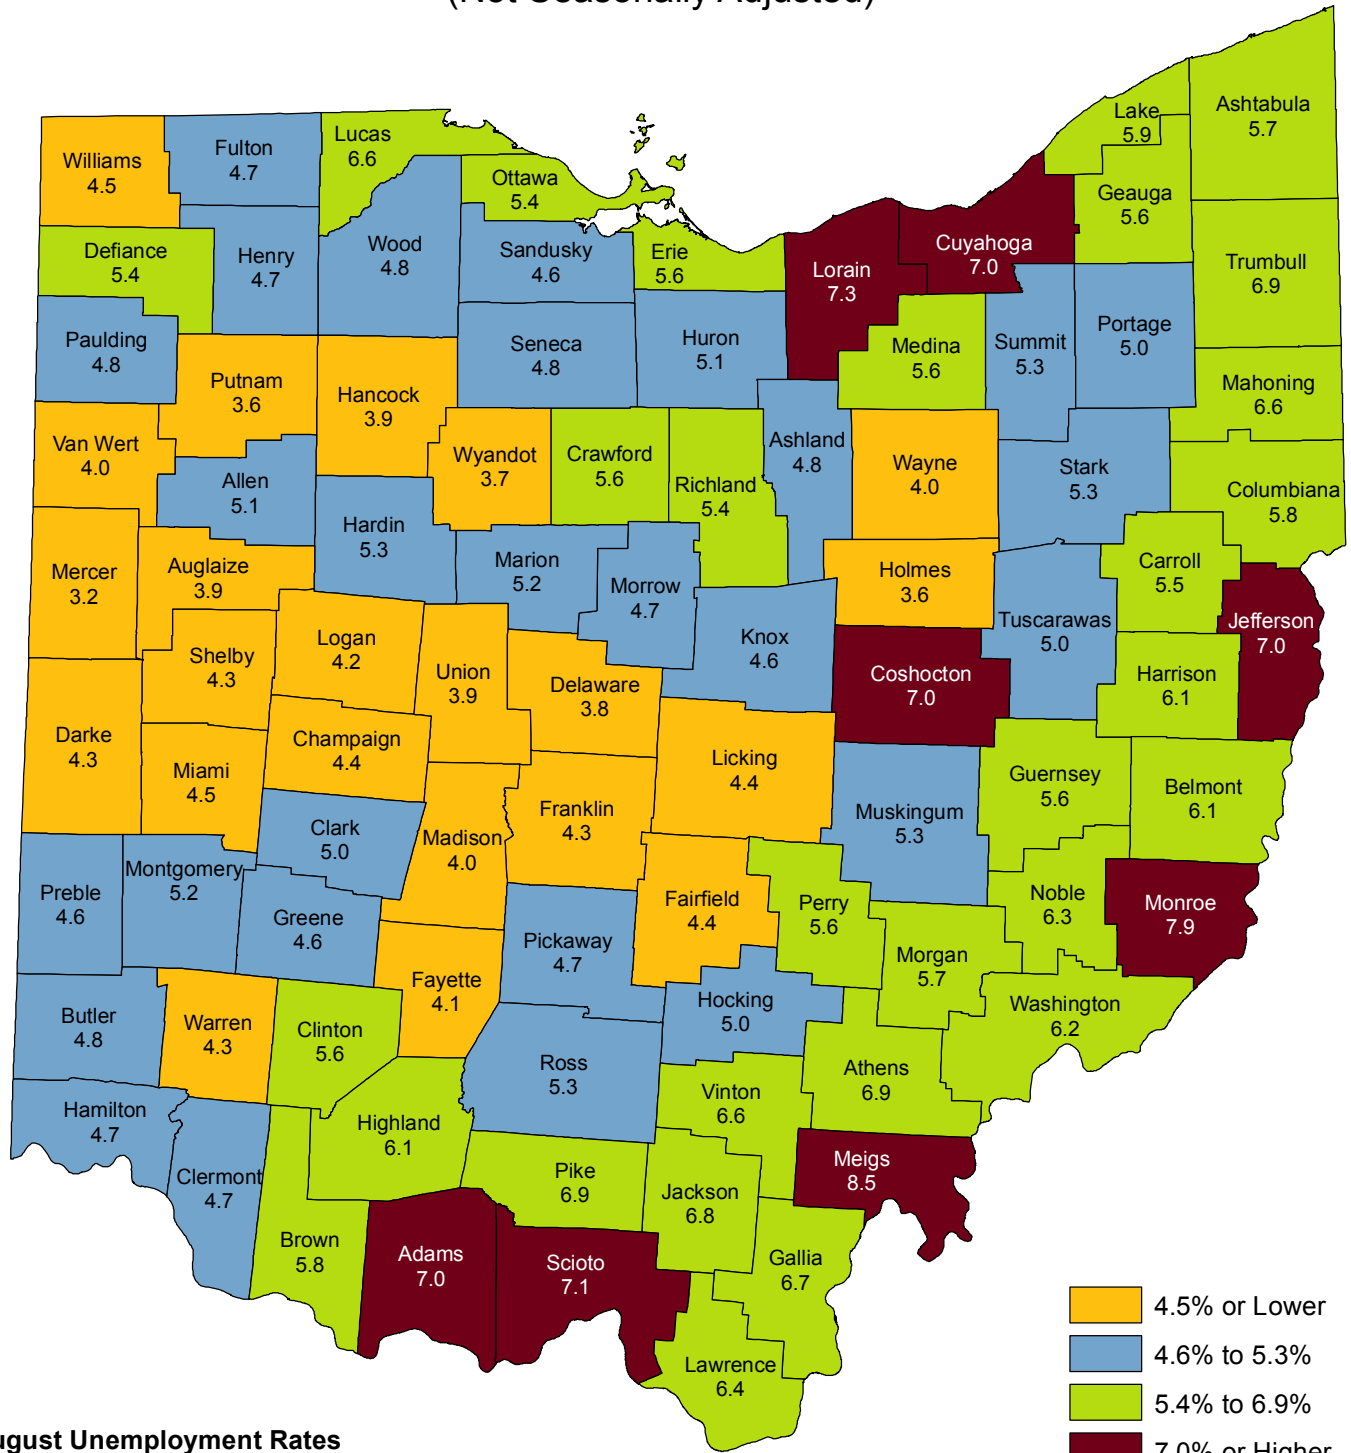

# Ohio Unemployment Rates

## August 2017

(Not Seasonally Adjusted)

### August Unemployment Rates

(Not Seasonally Adjusted)

United States	4.5%
Ohio	5.3%